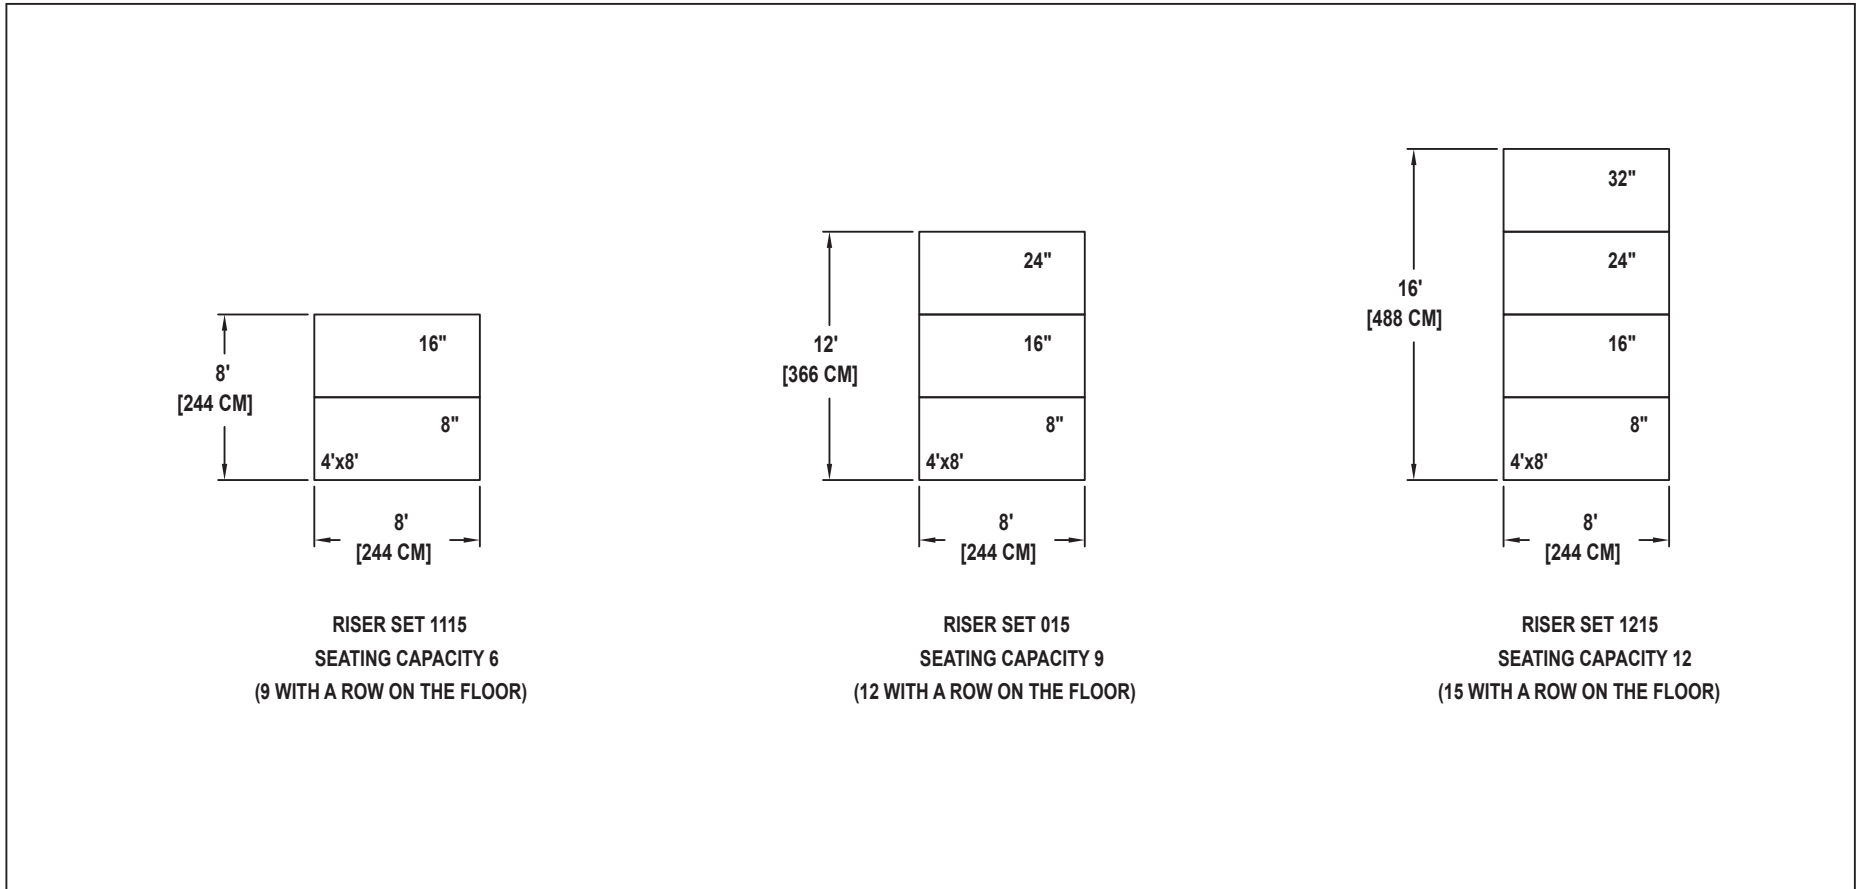

# SEATED BAND / ORCHESTRA RISER SET

RISER SETS 1115, 015, 1215

SEATING CAPACITY IS BASED ON 32" CHAIR SPACING.

C O R P O R A T I O N

Drawing 100A309\_C  
Sheet 38 of 40